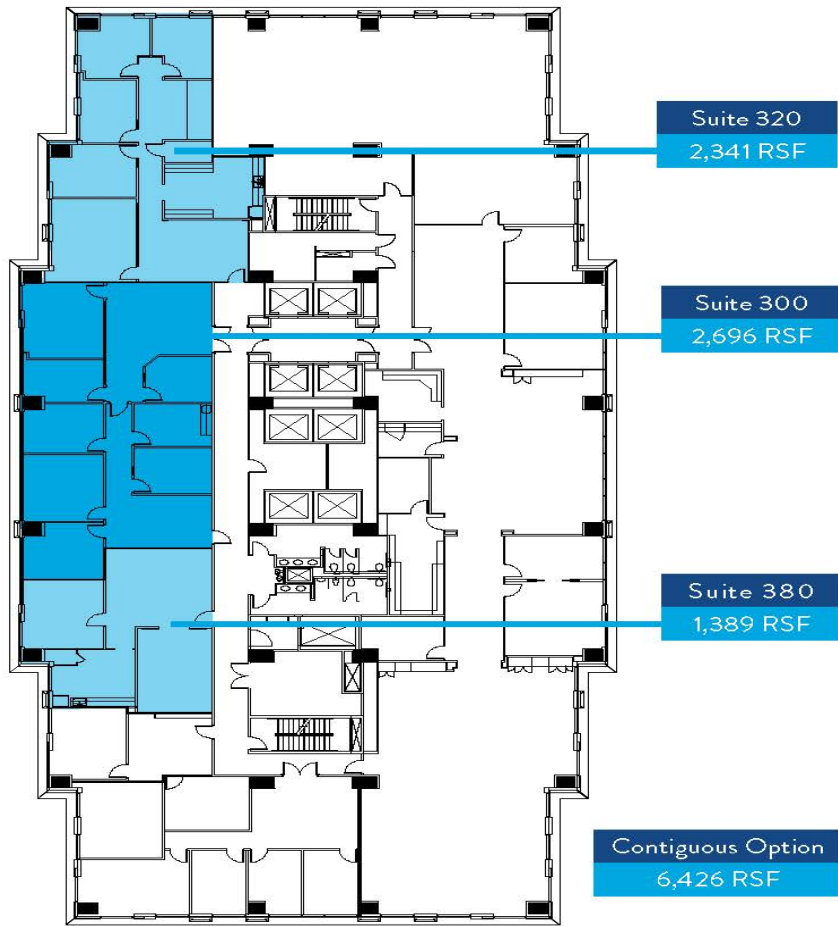

Floor 3
Unit 320
2,341 rsf
Available: 11/1/2019

E. CESAR CHAVEZ

BRAZOS STREET

THIRD FLOOR

For more information, contact

Rachel Coulter
+1 512 225 1733
rachel.coulter@am.jll.com

Kevin Kimbrough
+1 512 225 1736
kevin.kimbrough@am.jll.com